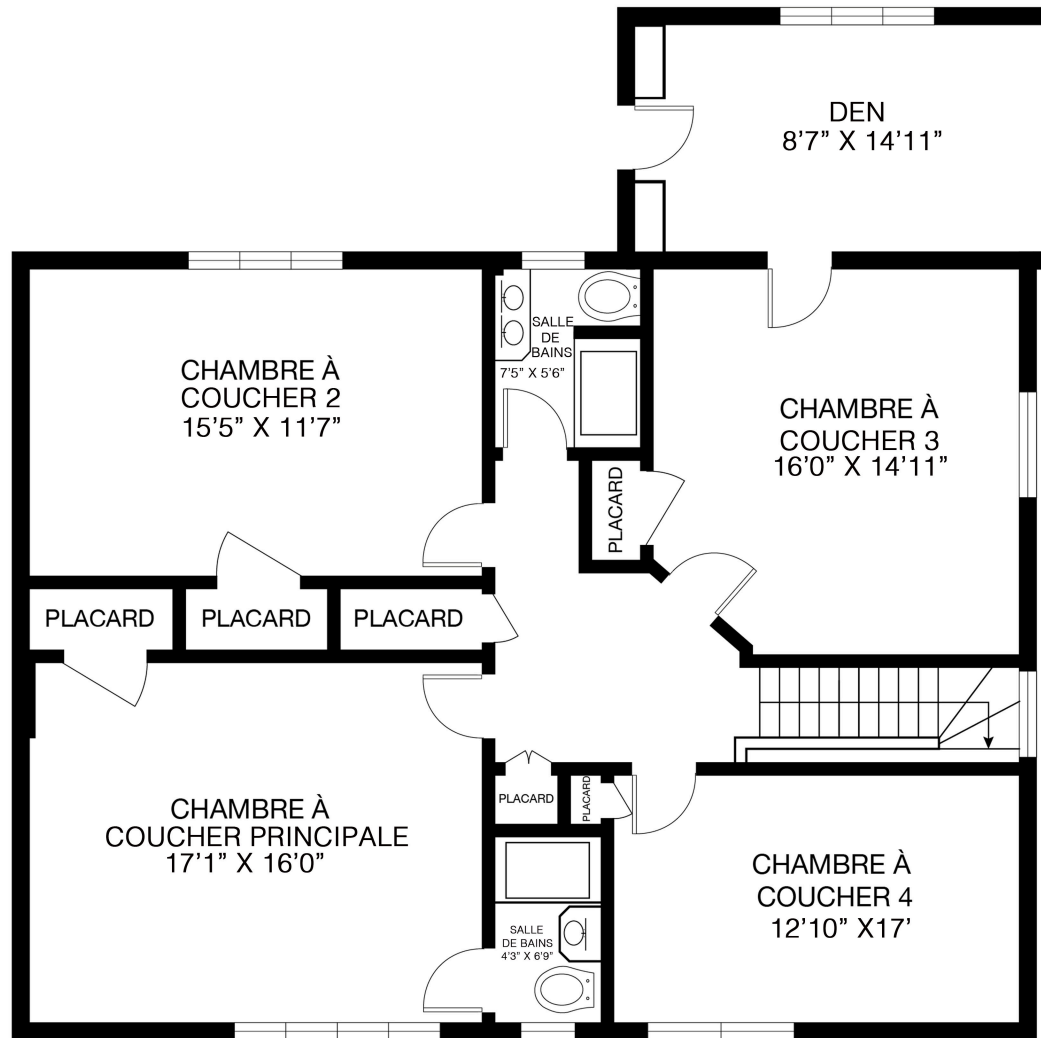

734 Avenue Pratt, Outremont

PREMIER ÉTAGE

Floor plan disclaimer
All images used are for illustrative purposes only and are intended to convey the concept and vision for the property. They are for guidance only and do not necessarily represent a true and accurate depiction of the property. Floor plans are intended to give a general indication of the layout only. All images and dimensions are not intended to form any contract or warranty.

“Le plan est à titre indicatif et n’a pas été certifié par un architecte”